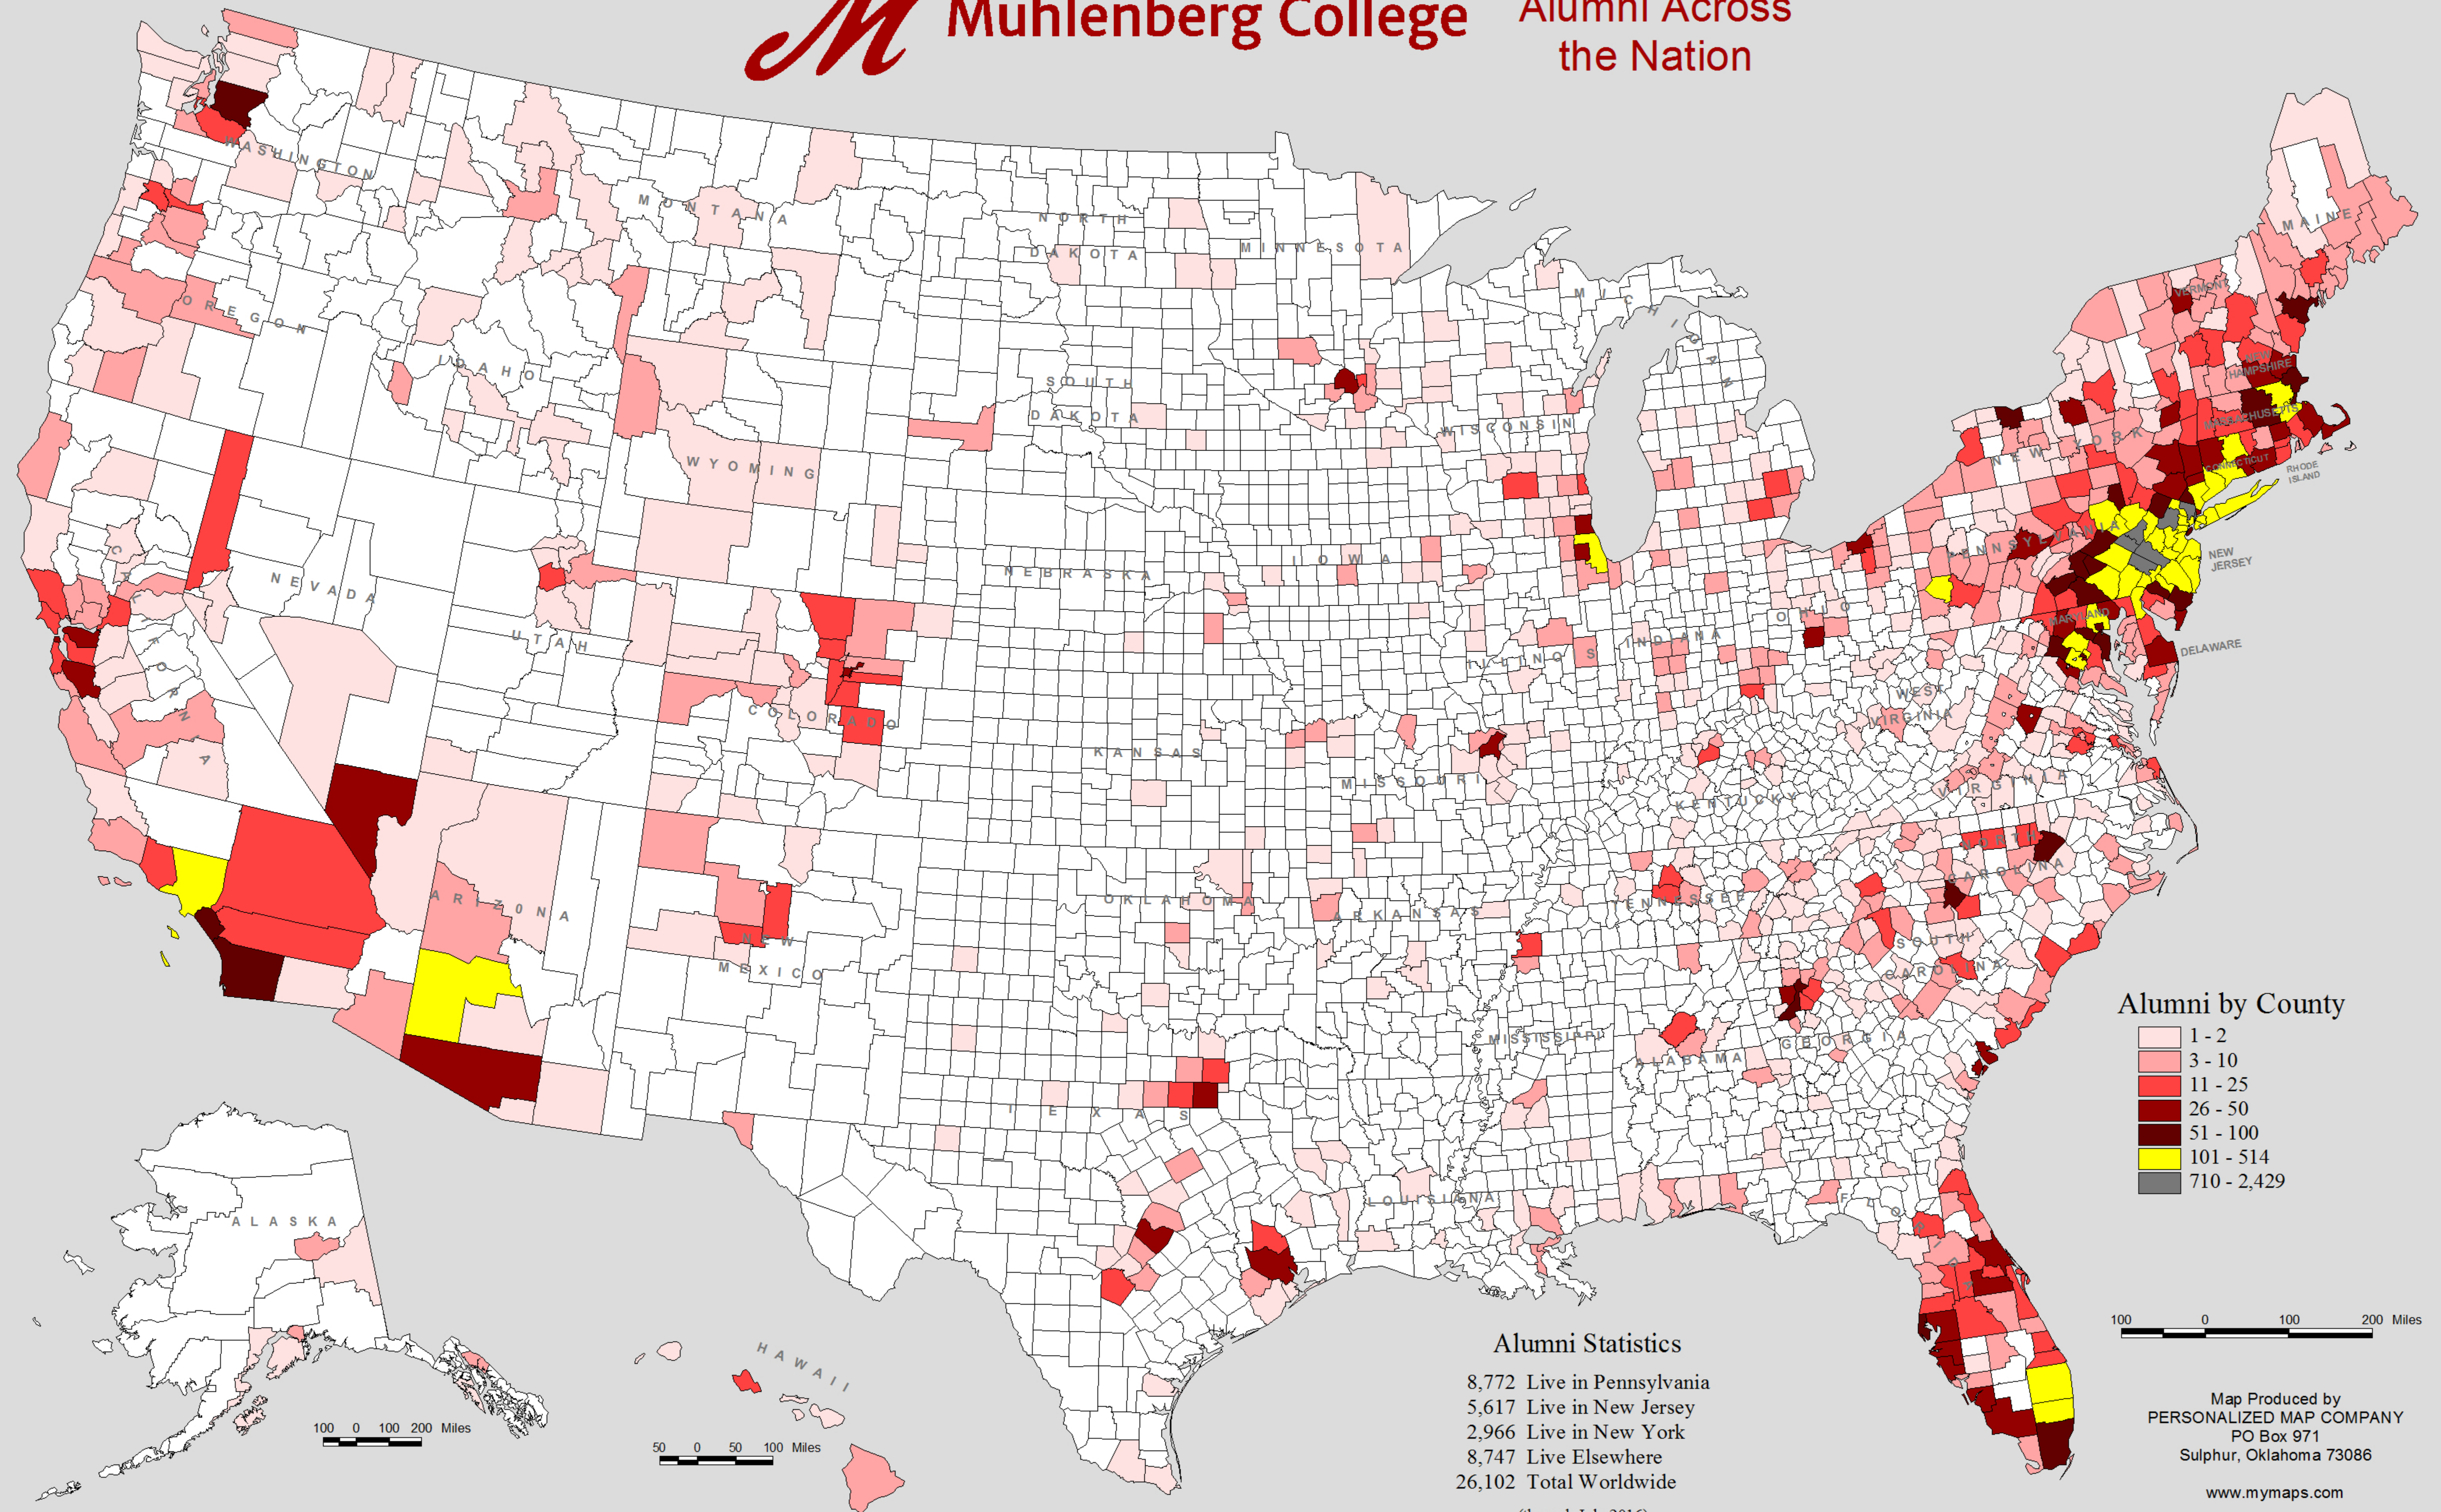

M Muhlenberg College Alumni Across the Nation

Alumni by County

- 1 - 2
- 3 - 10
- 11 - 25
- 26 - 50
- 51 - 100
- 101 - 514
- 710 - 2,429

Alumni Statistics

8,772 Live in Pennsylvania
 5,617 Live in New Jersey
 2,966 Live in New York
 8,747 Live Elsewhere
 26,102 Total Worldwide
 (through July 2016)

100 0 100 200 Miles

Map Produced by
 PERSONALIZED MAP COMPANY
 PO Box 971
 Sulphur, Oklahoma 73086

www.mymaps.com